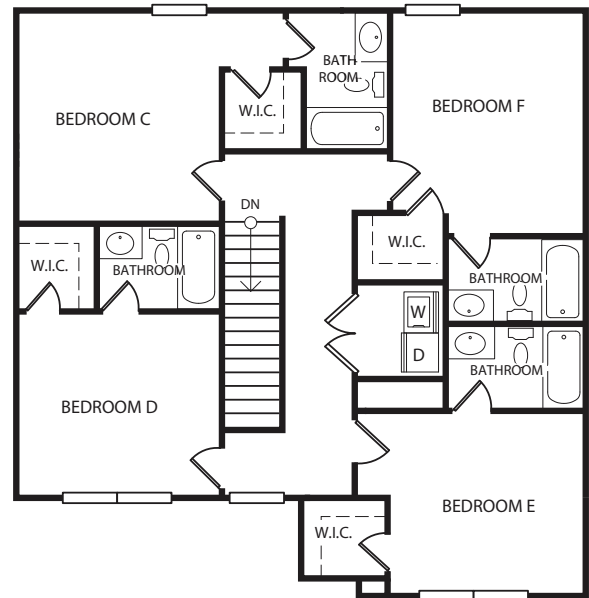

THE RETREAT

6

BEDROOM

6.5

BATHROOM

Belmont

2,476 sq ft

(979) 399-8982