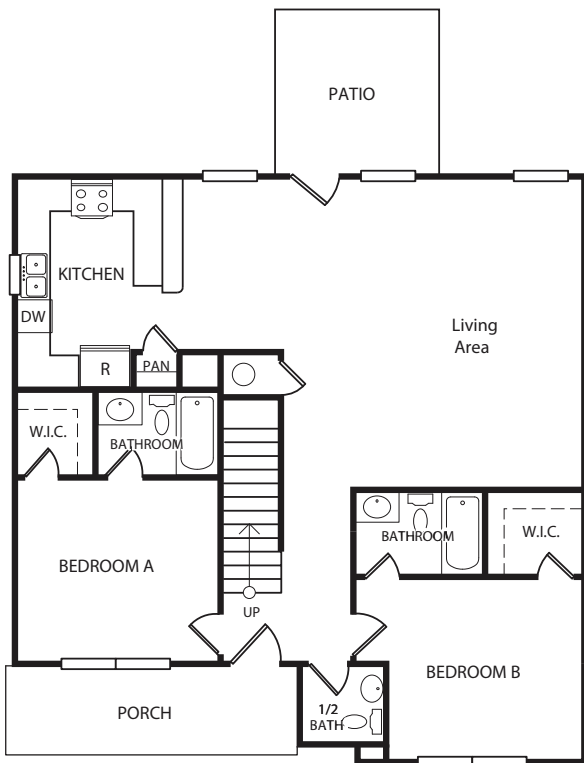

THE RETREAT

6

BEDROOM

6.5

BATHROOM

Belmont

2,476 sq ft

(979) 399-8982