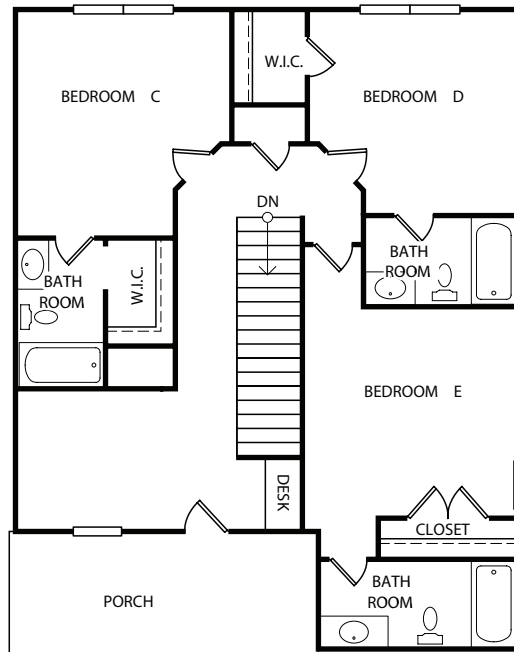

THE RETREAT

5

BEDROOM

5

BATHROOM

Hawthorne
2,280 sq ft

(979) 399-8982
retreatcollegestation.com

THE RETREAT

5

BEDROOM

5

BATHROOM

Magnolia

2,166 sq ft

(979) 399-8982

retreatcollegestation.com

THE RETREAT

5

BEDROOM

5

BATHROOM

Courtyard
2,089 sq ft

(979) 399-8982
retreatcollegestation.com