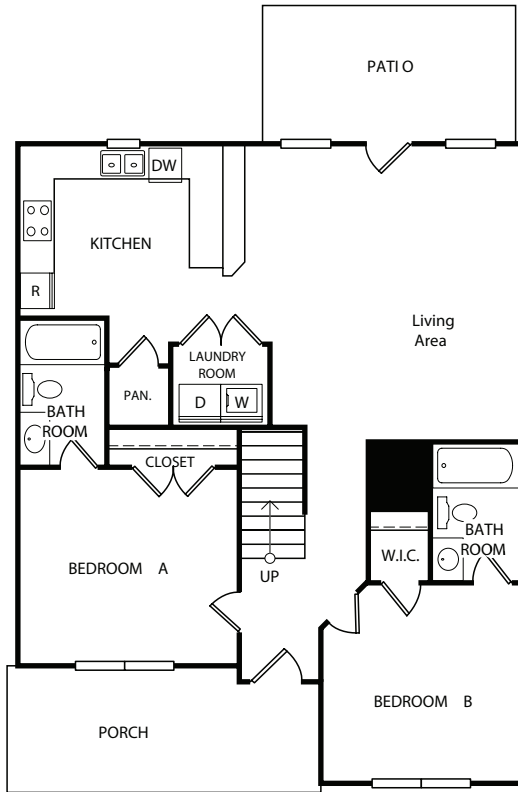

THE RETREAT

5

BEDROOM

5

BATHROOM

Hawthorne
2,280 sq ft

(979) 399-8982
retreatcollegestation.com

THE RETREAT

5

BEDROOM

5

BATHROOM

Magnolia

2,166 sq ft

(979) 399-8982

retreatcollegestation.com

THE RETREAT

5

BEDROOM

5

BATHROOM

Courtyard
2,089 sq ft

(979) 399-8982
retreatcollegestation.com