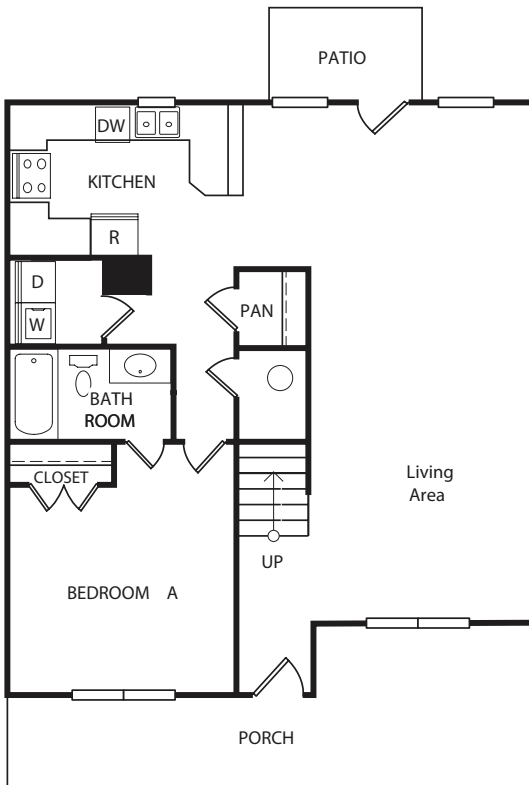

THE RETREAT

5

BEDROOM

5

BATHROOM

Hawthorne
2,280 sq ft

(979) 399-8982
retreatcollegestation.com

THE RETREAT

5

BEDROOM

5

BATHROOM

Magnolia

2,166 sq ft

(979) 399-8982

retreatcollegestation.com

THE RETREAT

5

BEDROOM

5

BATHROOM

Courtyard
2,089 sq ft

(979) 399-8982
retreatcollegestation.com