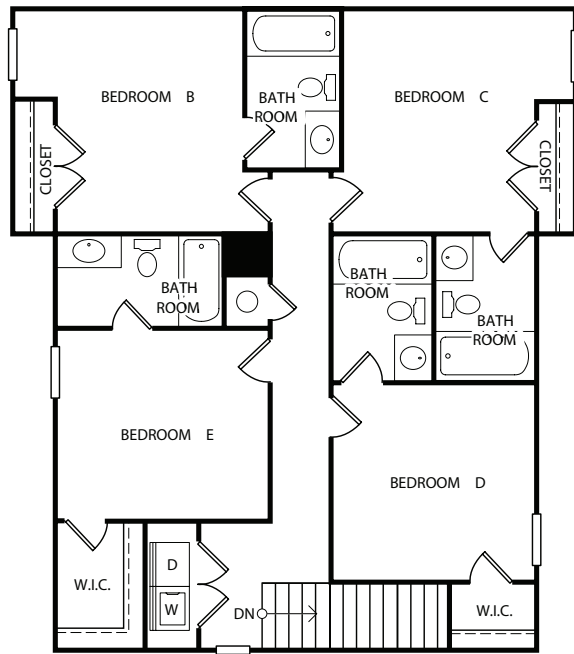

THE RETREAT

5

BEDROOM

5

BATHROOM

Hawthorne
2,280 sq ft

(979) 399-8982
retreatcollegestation.com

THE RETREAT

5

BEDROOM

5

BATHROOM

Magnolia

2,166 sq ft

(979) 399-8982

retreatcollegestation.com

THE RETREAT

5

BEDROOM

5

BATHROOM

Courtyard
2,089 sq ft

(979) 399-8982
retreatcollegestation.com