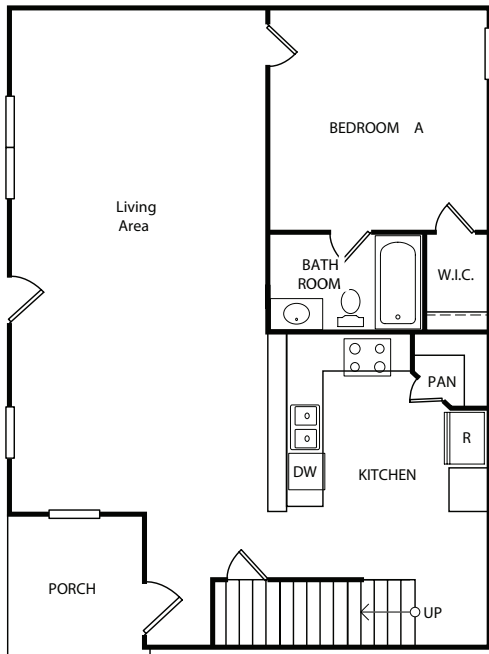

THE RETREAT

5

BEDROOM

5

BATHROOM

Hawthorne
2,280 sq ft

(979) 399-8982
retreatcollegestation.com

THE RETREAT

5

BEDROOM

5

BATHROOM

Magnolia

2,166 sq ft

(979) 399-8982

retreatcollegestation.com

THE RETREAT

5

BEDROOM

5

BATHROOM

Courtyard
2,089 sq ft

(979) 399-8982
retreatcollegestation.com