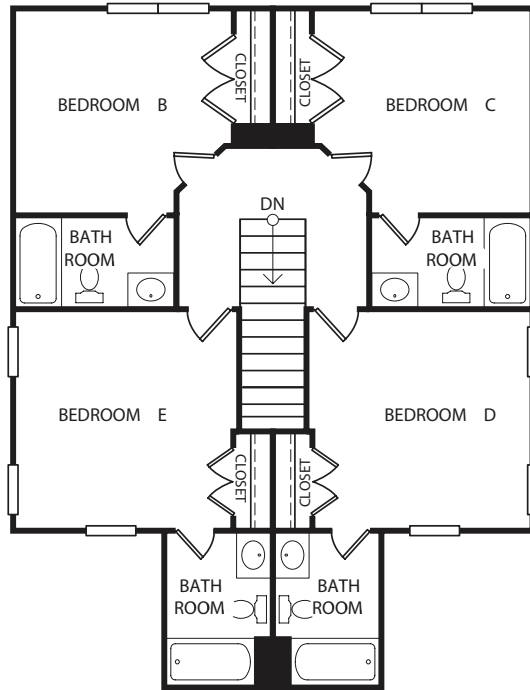

THE RETREAT

5

BEDROOM

5

BATHROOM

Hawthorne
2,280 sq ft

(979) 399-8982
retreatcollegestation.com

THE RETREAT

5

BEDROOM

5

BATHROOM

Magnolia

2,166 sq ft

(979) 399-8982

retreatcollegestation.com

THE RETREAT

5

BEDROOM

5

BATHROOM

Courtyard
2,089 sq ft

(979) 399-8982
retreatcollegestation.com