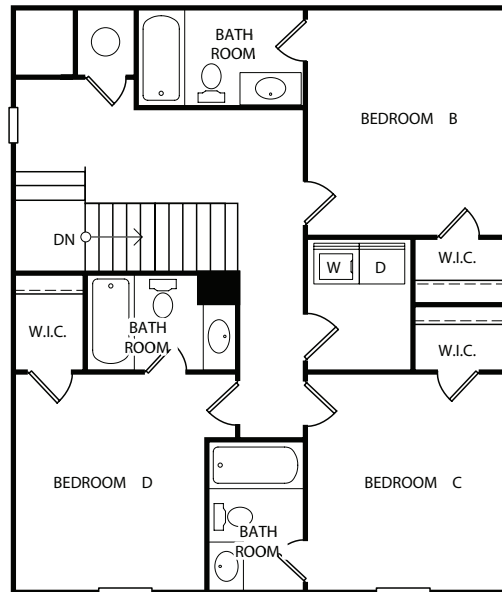

THE RETREAT

4

BEDROOM

4

BATHROOM

Lumpkin

1,772 sq ft

(979) 399-8982

retreatcollegestation.com

THE RETREAT

4

BEDROOM

4

BATHROOM

Courtyard
1,915 sq ft

(979) 399-8982
retreatcollegestation.com

THE RETREAT

4 BEDROOM

4 BATHROOM

Bloomfield
2,000 sq ft

(979) 399-8982
retreatcollegestation.com