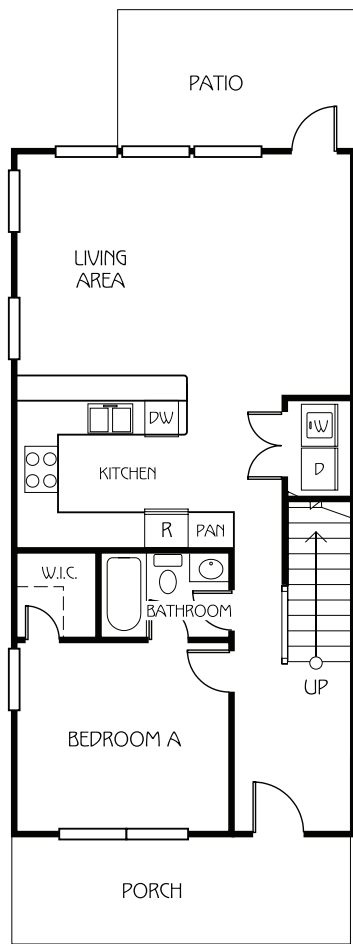

THE RETREAT

4

BEDROOM

4

BATHROOM

Lumpkin

1,772 sq ft

(979) 399-8982

retreatcollegestation.com

THE RETREAT

4

BEDROOM

4

BATHROOM

Courtyard
1,915 sq ft

(979) 399-8982
retreatcollegestation.com

THE RETREAT

4 BEDROOM

4 BATHROOM

Bloomfield
2,000 sq ft

(979) 399-8982
retreatcollegestation.com