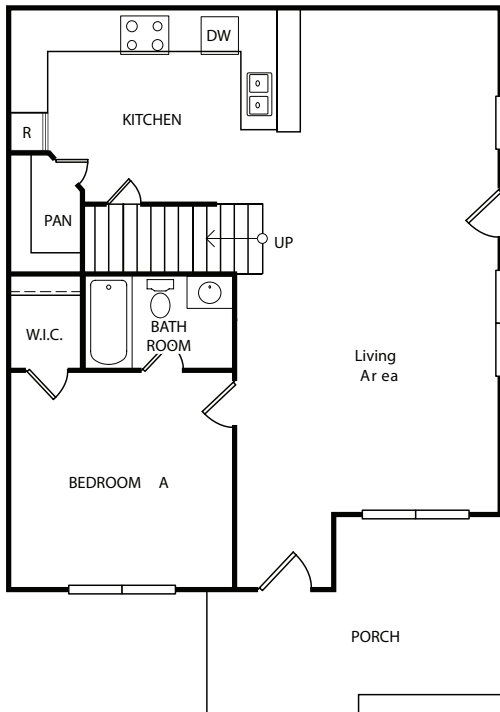

THE RETREAT

4

BEDROOM

4

BATHROOM

Lumpkin

1,772 sq ft

(979) 399-8982

retreatcollegestation.com

THE RETREAT

4

BEDROOM

4

BATHROOM

Courtyard
1,915 sq ft

(979) 399-8982
retreatcollegestation.com

THE RETREAT

4 BEDROOM

4 BATHROOM

Bloomfield
2,000 sq ft

(979) 399-8982
retreatcollegestation.com