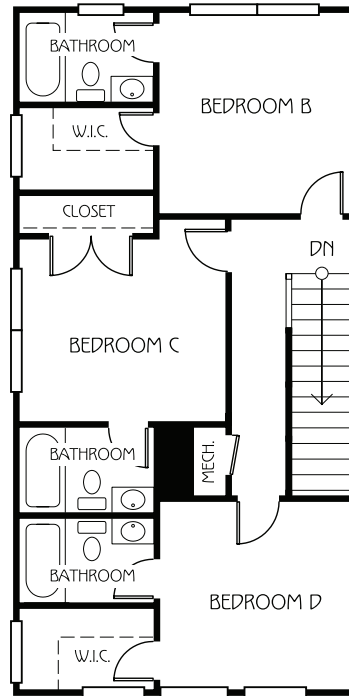

THE RETREAT

4

BEDROOM

4

BATHROOM

Lumpkin

1,772 sq ft

(979) 399-8982

retreatcollegestation.com

THE RETREAT

4

BEDROOM

4

BATHROOM

Courtyard
1,915 sq ft

(979) 399-8982
retreatcollegestation.com

THE RETREAT

4 BEDROOM

4 BATHROOM

Bloomfield
2,000 sq ft

(979) 399-8982
retreatcollegestation.com